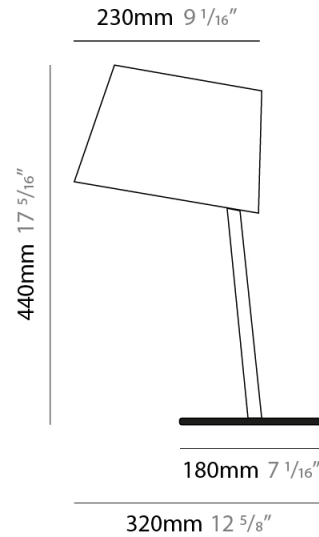

EXCENTRICA PORTABLE

D54007-

base number   Finish
Options

PROJECT	_____
TYPE	_____
SPECIFIER	_____
QUANTITY	_____
DATE	_____

1. To build a product code in our configurator select the specify button on the base model # product page
2. To build a manual product code on this datasheet choose from the options listed below in blue font and add the suffix to the base model #

GENERAL

Series: Excentrica
Brand: Fambuena
Division: Design
Mounting Type: Portable
Mounting Location: Table
Subcategory: Table

PHYSICAL

Shape: Cylinder
Diameter (mm): 230
Diameter (in): 9 1/16
Height (mm): 440
Height (in): 17 5/16
Light Distribution: Direct
Diffuser: Cotton Shade
Fixture Finish: WHI / BLK
Holder Finish: WHI / BLK
Fixture Material: Metal
Upon Request: Bolt Down

ELECTRICAL

Number of Lamps: 1
Lamp Type: LED Retrofit
Lamp Shape: B10
Bulb Included: Bulb Not Included
Max. Wattage Per Lamp (W): 4
Lamp Base: E12
Input Voltage (V): 120

LED

OPTICAL

RATINGS AND CERTIFICATIONS

Certified By: Certified for North American Standards
IP rating: IP20